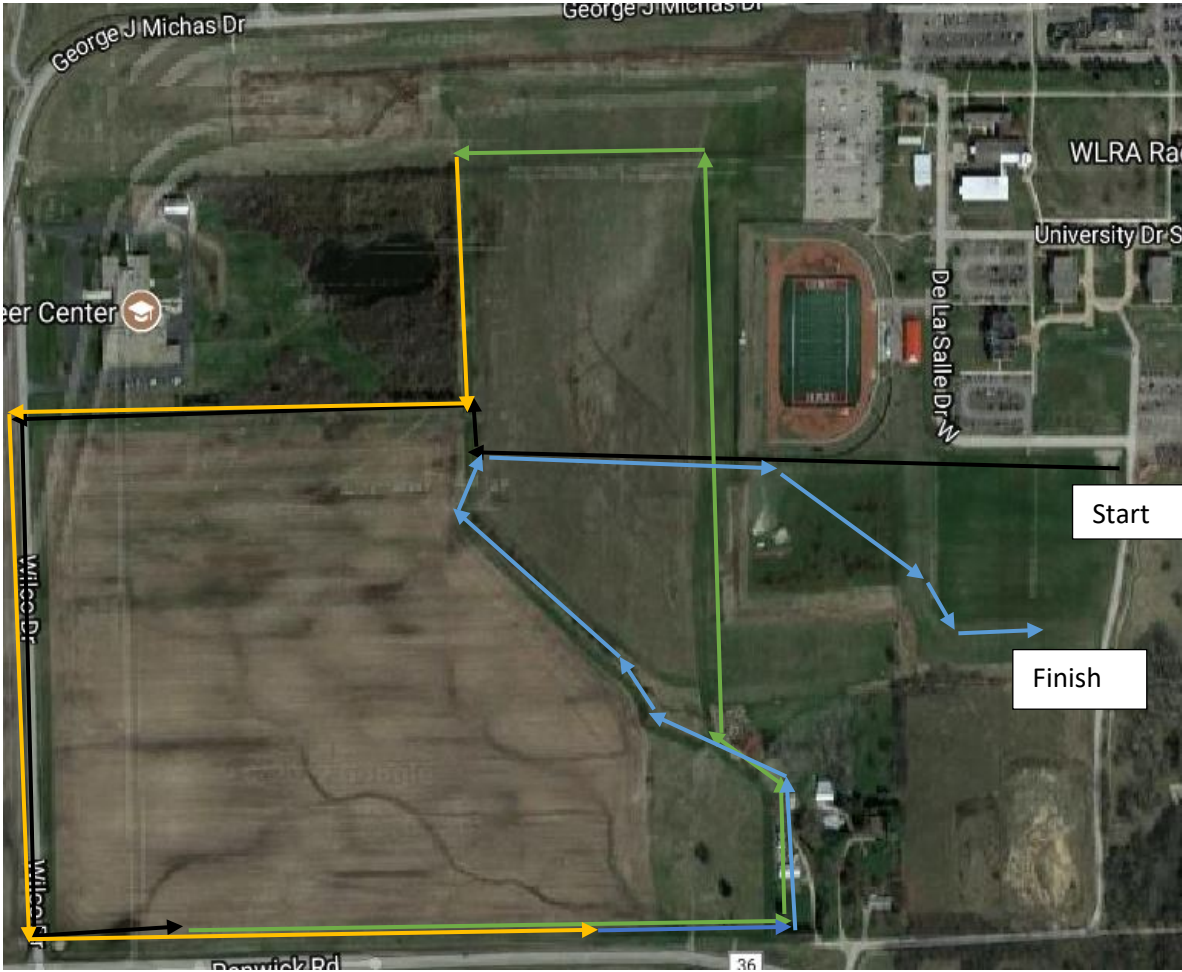

Lewis University 6k Map

6k Map Legend

- Mile 1 —————>
- Mile 2 —————>
- Mile 3 —————>
- To Finish —————>

Lewis University 8k Map

8k Map Legend

- Mile 1 
- Mile 2 
- Mile 3 
- Mile 4 
- Mile 5 

BUS
Parking

LOT NN

University Dr S

TEAM
CAMP

START

FINISH

Brennan Ln

LEWIS UNIVERSITY
3 Mile Cross Country Course

2
MILES

1 MILE

Wilco Dr

Michael

1-MILE COURSE